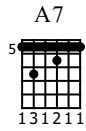

Daytripper

The Beatles

Standard tuning

♩ = 135

vocals in on 2nd repeat

Intro **Verse** **4x** **3x**

E-Gt

Intro: 4/4 time signature. Verse: 4x. 3x.

C#

B

13

Chorus A7, G#7, C#, B: 13. 3x.

vocals in on 2nd repeat

Guitar Break

Verse

3x

17

Guitar Break and Verse 3: 17. 3x.

21

Verse 4: 21. 3x.

53

A7 G#7 C# B

5 5 5 5 5 5 | 4 4 4 4 4 4 | 9 9 9 9 9 9 | 7 7 7 7 7 7

5 5 5 5 5 5 | 7 7 7 7 7 7 | 9 9 9 9 9 9 | 7 7 7 7 7 7