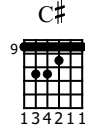

Daytripper

The Beatles

Standard tuning

♩ = 135

vocals in on 2nd repeat

Intro **Verse** **4x** **3x**

E-Gt

Intro: 4/4 time signature. Verse: 4x. 3x.

C#

B

13

Chorus A7, G#7, C#, B: 13. 3x.

vocals in on 2nd repeat

Guitar Break

Verse

3x

17

Guitar Break and Verse 3: 17. 3x.

21

Verse 4: 21. 3x.

53

A7 G#7 C# B

5 5 5 5 5 5 | 4 4 4 4 4 4 | 9 9 9 9 9 9 | 7 7 7 7 7 7

5 5 5 5 5 5 | 7 7 7 7 7 7 | 9 9 9 9 9 9 | 7 7 7 7 7 7