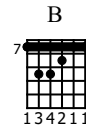

Daytripper

The Beatles

Standard tuning

♩ = 135

vocals in on 2nd repeat

Intro **Verse** **4x** **3x**

E-Gt

Intro: 4/4 time signature. Verse: 4x. 3x.

C#

B

13

Chorus A7, G#7, C#, B: 13. 3x.

vocals in on 2nd repeat

Guitar Break

Verse

3x

17

Guitar Break and Verse 3: 17. 3x.

21

Verse 4: 21. 3x.

53

A7 G#7 C# B

5 5 5 5 5 5 | 4 4 4 4 4 4 | 9 9 9 9 9 9 | 7 7 7 7 7 7

5 5 5 5 5 5 | 7 7 7 7 7 7 | 9 9 9 9 9 9 | 7 7 7 7 7 7