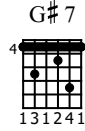

Daytripper

The Beatles

Standard tuning

♩ = 135

vocals in on 2nd repeat

Intro **Verse** **4x** **3x**

E-Gt

Intro: 4/4 time signature. Verse: 4x. 3x.

C#

B

13

Chorus A7, G#7, C#, B: 13. 3x.

vocals in on 2nd repeat

Guitar Break

Verse

3x

17

Guitar Break and Verse 3: 17. 3x.

21

Verse 4: 21. 3x.

53

A7 G#7 C# B

5 5 5 5 5 5 | 4 4 4 4 4 4 | 9 9 9 9 9 9 | 7 7 7 7 7 7

5 5 5 5 5 5 | 7 7 7 7 7 7 | 9 9 9 9 9 9 | 7 7 7 7 7 7