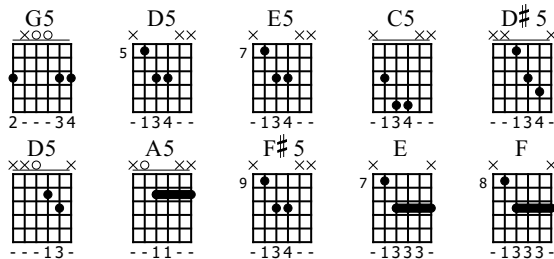

Since You've Been Gone

Rainbow

Standard tuning

♩ = 120

guitar only

Intro

Chords: G5, D5, E5, C5, G5, D5, E5, C5, D5

E-Gt

1

4/4

TAB: 3-3-3, 3-3-3, 0-0-0, 7-7-7, 9-9-9, 5-5-5, 0-0-0, 7-7-7, 0-0-0, 5-5-5, 3-3-3, 7-7-7, 9-9-9, 5-5-5, 7-7-7, 3-3-3, 5-5-5, 7-7-7, 3-3-3

drums and bass in

Chords: G5, D5, E5, C5, G5, D5, E5, C5

5

TAB: 3-3-3, 3-3-3, 0-0-0, 7-7-7, 9-9-9, 5-5-5, 0-0-0, 7-7-7, 0-0-0, 5-5-5, 3-3-3, 7-7-7, 9-9-9, 5-5-5, 7-7-7, 3-3-3, 5-5-5, 7-7-7, 3-3-3

2/4

Verse

Chord: D5

9

4/4

TAB: 7-7-7, 5-5-5, (7), (5), 3-2, 0-0, 0-2, 2-0, 0-2, 3-0, 3-2, 0-1, 2-0, 0-2

let ring-----

Pre-chorus

Chords: D#5, D#5

14

TAB: 0-2, 2-0, 2-3, 4-3, 3-2, 3-3, 4-3, 3-1, 0-0, (0)-3-4-5

let ring-----

Chorus

Chords: G5, D5, E5, C5, G5, D5, E5, C5, D5

19

4/4

TAB: 3-3-3, 3-3-3, 0-0-0, 7-7-7, 9-9-9, 5-5-5, 0-0-0, 7-7-7, 9-9-9, 5-5-5, 0-0-0, 7-7-7, 9-9-9, 5-5-5, 7-7-7, 3-3-3, 5-5-5, 7-7-7, 3-3-3

3x