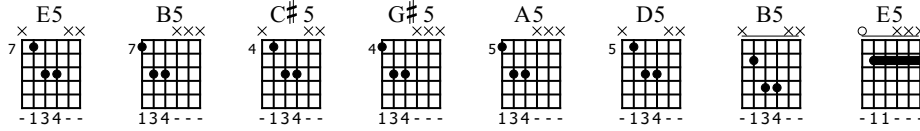

Basket Case

Green Day

Tune down 1/2 step

- ① = D# ④ = C#
- ② = A# ⑤ = G#
- ③ = F# ⑥ = D#

♩ = 180

vocs & guitar only

Intro / Verse

E5 P.M.-----| P.M. B5 P.M.--| P.M.-----| P.M.