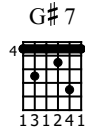

Daytripper

The Beatles

Standard tuning

♩ = 135

vocals in on 2nd repeat

Intro **Verse** **3x**

E-Gt

5

25

A7

G#7

C#

B

29

Bridge

rhythm guitar strums B5 power chord
Guitar Solo