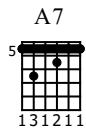

Daytripper

The Beatles

Standard tuning

♩ = 135

vocals in on 2nd repeat

Intro **Verse** **3x**

E-Gt

5

25

A7

G#7

C#

B

29

Bridge

rhythm guitar strums B5 power chord
Guitar Solo