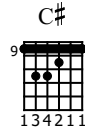

Daytripper

The Beatles

Standard tuning

♩ = 135

vocals in on 2nd repeat

Intro **Verse** **3x**

E-Gt

5