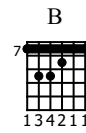

Daytripper

The Beatles

Standard tuning

♩ = 135

vocals in on 2nd repeat

Intro **Verse** **3x**

E-Gt

5

25

A7

G#7

C#

B

29

Bridge

rhythm guitar strums B5 power chord
Guitar Solo