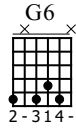

Grace

Jeff Buckley

Dropped D
⑥=D

♩ = 98

Intro

let ring-----|

let ring-----|

E-Gt

use alternate picking

Verse (1st time)

let ring

15

Measures 15-18 of the first verse. Measure 15: 2 2 2 0 2 2. Measure 16: 2 2 2 0 2 2. Measure 17: 3 3 3 0 3 3. Measure 18: 2 2 2 0 2 2.

let ring

19

Measures 19-22 of the first verse. Measure 19: 1 1 1 0 1 1. Measure 20: 1 1 1 0 1 1. Measure 21: 3 3 3 0 3 3. Measure 22: 2 2 2 0 2 2.