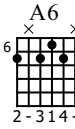

Grace

Jeff Buckley

Dropped D
⑥=D

♩ = 98

Intro

let ring-----|

let ring-----|

E-Gt

use alternate picking

Verse (1st time)

let ring

15

Measures 15-18 of the first verse. Measure 15: 2 2 2 0 2 2. Measure 16: 2 2 2 0 2 2. Measure 17: 3 3 3 0 3 3. Measure 18: 2 2 2 0 2 2.

let ring

19

Measures 19-22 of the first verse. Measure 19: 1 1 1 0 1 1. Measure 20: 1 1 1 0 1 1. Measure 21: 3 3 3 0 3 3. Measure 22: 2 2 2 0 2 2.