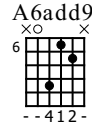

Grace

Jeff Buckley

Dropped D
⑥=D

♩ = 98

Intro

let ring-----|

let ring-----|

E-Gt

use alternate picking

Verse (1st time)

let ring

15

Measures 15-18 of the first verse. Measure 15: 2 2 2 0 2 2. Measure 16: 2 2 2 0 2 2. Measure 17: 3 3 3 0 3 3. Measure 18: 2 2 2 0 2 2.

let ring

19

Measures 19-22 of the first verse. Measure 19: 1 1 1 0 1 1. Measure 20: 1 1 1 0 1 1. Measure 21: 3 3 3 0 3 3. Measure 22: 2 2 2 0 2 2.