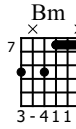

Grace

Jeff Buckley

Dropped D
⑥=D

♩ = 98

Intro

let ring-----|

let ring-----|

E-Gt

use alternate picking

Verse (1st time)

let ring

15

Measures 15-18 of the first verse. Measure 15: 2 2 2 0 2 2. Measure 16: 2 2 2 0 2 2. Measure 17: 3 3 3 0 3 3. Measure 18: 2 2 2 0 2 2.

let ring

19

Measures 19-22 of the first verse. Measure 19: 1 1 1 0 1 1. Measure 20: 1 1 1 0 1 1. Measure 21: 3 3 3 0 3 3. Measure 22: 2 2 2 0 2 2.