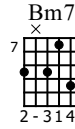

Grace

Jeff Buckley

Dropped D
⑥=D

♩ = 98

Intro

let ring-----|

let ring-----|

E-Gt

use alternate picking

Verse (1st time)

let ring

15

Measures 15-18 of the first verse. Measure 15: 2 2 2 0 2 2. Measure 16: 2 2 2 0 2 2. Measure 17: 3 3 3 0 3 3. Measure 18: 2 2 2 0 2 2.

let ring

19

Measures 19-22 of the first verse. Measure 19: 1 1 1 0 1 1. Measure 20: 1 1 1 0 1 1. Measure 21: 3 3 3 0 3 3. Measure 22: 2 2 2 0 2 2.

Main Riff

3x

75

76

77

Verse (variation)

79

83