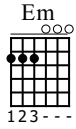

Grace

Jeff Buckley

Dropped D
⑥=D

♩ = 98

Intro

let ring-----|

let ring-----|

E-Gt

use alternate picking

Verse (1st time)

let ring

15

Measures 15-18 of the first verse. Measure 15: 2 2 2 0 2 2. Measure 16: 2 2 2 0 2 2. Measure 17: 3 3 3 0 3 3. Measure 18: 2 2 2 0 2 2.

let ring

19

Measures 19-22 of the first verse. Measure 19: 1 1 1 0 1 1. Measure 20: 1 1 1 0 1 1. Measure 21: 3 3 3 0 3 3. Measure 22: 2 2 2 0 2 2.