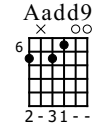

Grace

Jeff Buckley

Dropped D
⑥=D

♩ = 98

Intro

let ring-----|

let ring-----|

E-Gt

use alternate picking

Verse (1st time)

let ring

15

Measures 15-18 of the first verse. Measure 15: 2 2 2 0 2 2. Measure 16: 2 2 2 0 2 2. Measure 17: 3 3 3 0 3 3. Measure 18: 2 2 2 0 2 2.

let ring

19

Measures 19-22 of the first verse. Measure 19: 1 1 1 0 1 1. Measure 20: 1 1 1 0 1 1. Measure 21: 3 3 3 0 3 3. Measure 22: 2 2 2 0 2 2.