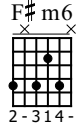

Grace

Jeff Buckley

Dropped D
⑥=D

♩ = 98

Intro

let ring-----|

let ring-----|

E-Gt

use alternate picking

Verse (1st time)

let ring

15

Measures 15-18 of the first verse. Measure 15: 2 2 2 0 2 2. Measure 16: 2 2 2 0 2 2. Measure 17: 3 3 3 0 3 3. Measure 18: 2 2 2 0 2 2.

let ring

19

Measures 19-22 of the first verse. Measure 19: 1 1 1 0 1 1. Measure 20: 1 1 1 0 1 1. Measure 21: 3 3 3 0 3 3. Measure 22: 2 2 2 0 2 2.