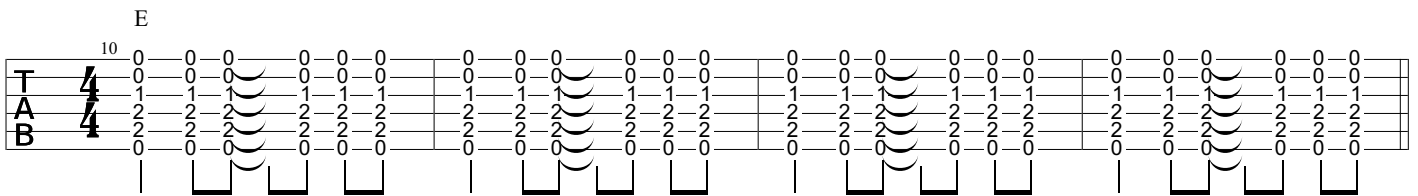

Pretty Woman

Roy Orbison

Standard tuning

♩ = 130

Intro

Main Riff

Verse

Main Riff

Verse

A **F#m** **D**

17

TAB

E

20

TAB

Main Riff

TAB

A **F#m** **D** **E**

47

TAB

Intro Reprise **Outro / Main Riff** **9x**

The image shows a guitar TAB with three systems. The first system is labeled 'Intro Reprise' and starts with a measure containing a dot on the 1st string, 1st fret. The second system is a 6/4 chord, followed by two measures of a riff with notes 0-0-4-2 and 0-0-4-2. The third system is labeled 'Outro / Main Riff' and starts with a 4/4 time signature, followed by a riff with notes 0-0-4-2 and 0-4-2-0. The final measure of the third system is repeated 9 times, indicated by '9x' and a double bar line.