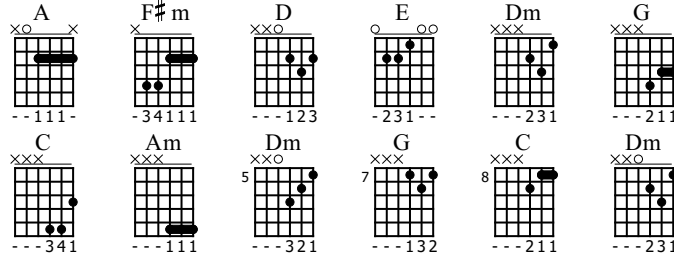

Pretty Woman

Roy Orbison

Standard tuning

♩ = 130

Intro

Main Riff

Verse

Main Riff

Verse

A **F#m** **D**

17

TAB

E

20

TAB

Main Riff

Bridge

A **F#m** **D** **Dm** **E**

40

TAB

Main Riff

Verse

A **F#m**

44

TAB

A **F#m** **D** **E**

47

TAB

Intro Reprise **Outro / Main Riff** **9x**

The image shows a guitar TAB with three systems. The first system is labeled 'Intro Reprise' and starts with a measure containing a dot on the 1st string, 1st fret. The second system is a 6/4 chord, followed by two measures of a riff with notes 0-0-4-2 and 0-0-4-2. The third system is labeled 'Outro / Main Riff' and starts with a 4/4 time signature, followed by a riff with notes 0-0-4-2 and 0-4-2-0. The final measure of the third system is repeated 9 times, indicated by '9x' and a double bar line.