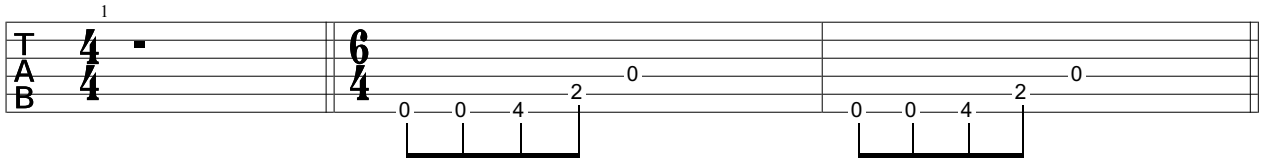

Pretty Woman

Roy Orbison

Standard tuning

♩ = 130

Intro

Main Riff

Verse

Main Riff

Verse

A **F#m** **D**

17

TAB

E

20

TAB

Main Riff

TAB

A **F#m** **D** **E**

47

TAB

Intro Reprise **Outro / Main Riff** **9x**

The image shows a guitar TAB with three systems. The first system is labeled 'Intro Reprise' and starts with a measure containing a dot on the 1st string, 1st fret. The second system is a 6/4 chord, followed by two measures of a riff with notes 0-0-4-2 and 0-0-4-2. The third system is labeled 'Outro / Main Riff' and starts with a 4/4 time signature, followed by a riff with notes 0-0-4-2 and 0-4-2-0. The final measure of the third system is repeated 9 times, indicated by '9x' and a double bar line.