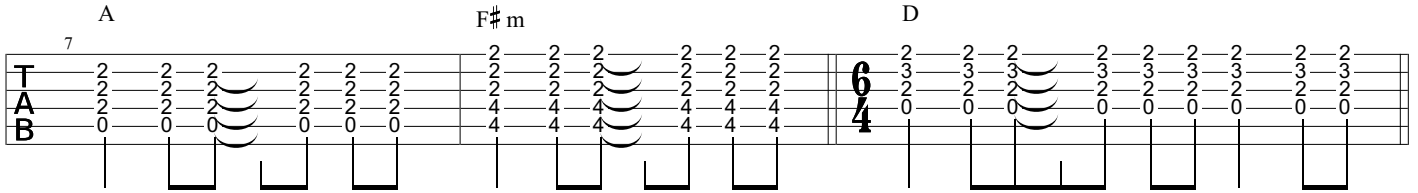

Pretty Woman

Roy Orbison

Standard tuning

♩ = 130

Intro

Main Riff

Verse

Main Riff

Verse

A **F#m** **D**

17

TAB

E

20

TAB

Main Riff

TAB

A **F#m** **D** **E**

47

TAB

Intro Reprise **Outro / Main Riff** **9x**

The image shows a guitar TAB with three systems. The first system is labeled 'Intro Reprise' and starts with a measure containing a dot on the 1st string, 1st fret. The second system is a 6/4 chord, followed by two measures of a riff with notes 0-0-4-2 and 0-0-4-2. The third system is labeled 'Outro / Main Riff' and starts with a 4/4 time signature, followed by a riff with notes 0-0-4-2 and 0-4-2-0. The final measure of the third system is repeated 9 times, indicated by '9x' and a double bar line.