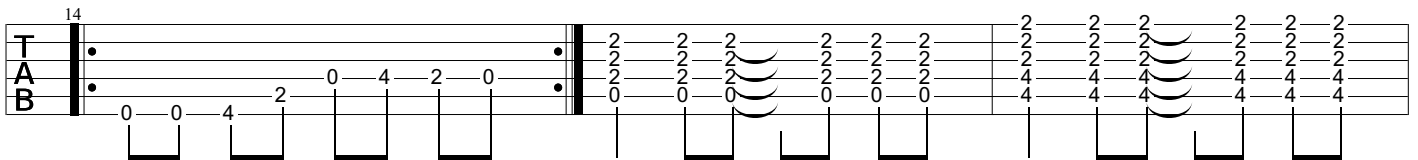

Pretty Woman

Roy Orbison

Standard tuning

♩ = 130

Intro

Main Riff

Verse

Main Riff

Verse

A **F#m** **D**

17

TAB

E

20

TAB

Main Riff

TAB

A **F#m** **D** **E**

47

TAB

Intro Reprise **Outro / Main Riff** **9x**

The image shows a guitar TAB with three systems. The first system is labeled 'Intro Reprise' and starts with a measure containing a dot on the 1st string, 1st fret. The second system is a 6/4 chord, followed by two measures of a riff with notes 0-0-4-2 and 0-0-4-2. The third system is labeled 'Outro / Main Riff' and starts with a 4/4 time signature, followed by a riff with notes 0-0-4-2 and 0-4-2-0. The final measure of the third system is repeated 9 times, indicated by '9x' and a double bar line.