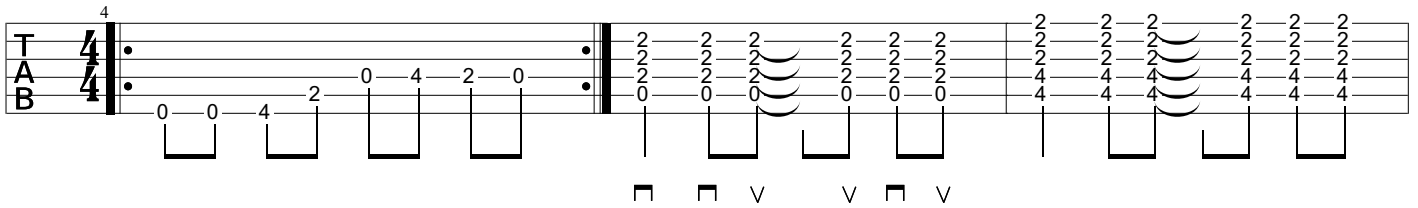

Pretty Woman

Roy Orbison

Standard tuning

♩ = 130

Intro

Main Riff

Verse

Main Riff

Verse

A **F#m** **D**

17

TAB

E

20

TAB

Main Riff

TAB

A **F#m** **D** **E**

47

TAB

Intro Reprise **Outro / Main Riff** **9x**

The image shows a guitar TAB with three systems. The first system is labeled 'Intro Reprise' and starts with a measure containing a dot on the 1st string, 1st fret. The second system is a 6/4 chord, followed by two measures of a riff with notes 0-0-4-2 and 0-0-4-2. The third system is labeled 'Outro / Main Riff' and starts with a 4/4 time signature, followed by a riff with notes 0-0-4-2 and 0-4-2-0. The final measure of the third system is repeated 9 times, indicated by '9x' and a double bar line.