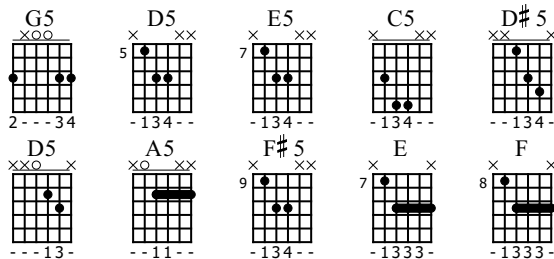

Since You've Been Gone

Rainbow

Standard tuning

♩ = 120

guitar only

Intro

Chords: G5, D5, E5, C5, G5, D5, E5, C5, D5

E-Gt

1

4/4

TAB

3-3-3 7 7 7 7 9 9 9 7 5 5 7 3-3-3 7 7 9 5 5 7 7 7 3-3-3

0-0-0 7-7-7 9 9 9 7 5 5 7 0-0-0 7 7 9 5 5 7 7 7 0-0-0

0-0-0 5-5 7-7-7 9 9 9 7 5 5 7 0-0-0 5 7 9 3 3-3-3 5-5 7-7 7 3-3-3

drums and bass in

Chords: G5, D5, E5, C5, G5, D5, E5, C5

5

2/4

TAB

3-3-3 7 7 7 9 9 9 7 5 5 7 3-3-3 7 7 9 5 5 7 7 7 3-3-3

0-0-0 7-7-7 9 9 9 7 5 5 7 0-0-0 7 7 9 5 5 7 7 7 0-0-0

0-0-0 5-5 7-7-7 9 9 9 7 5 5 7 0-0-0 5 7 9 3 3-3-3 5-5 7-7 7 3-3-3

Verse

Chord: D5

9

4/4

TAB

7 7 (7) 2 0 0 2 0 0 2 3 0 3 2 0 1 2 0 0 2

5 (5) 5 3 2 0 0 2 0 2 0 0 2 3 0 3 2 0 1 2 0 0 2

let ring-----

Pre-chorus

Chords: D#5, D#5

14

4/4

TAB

2 2 3 4 3 2 3 4 3 1 3 1 0 (0)-3-4-5

0 2 2 0 2 3 4 3 2 3 4 3 1 3 1 0 (0)-3-4-5

let ring-----

Chorus

Chords: G5, D5, E5, C5, G5, D5, E5, C5, D5

19

4/4

TAB

3-3-3 7 7 7 9 9 9 7 5 5 7 3-3-3 7 7 9 5 5 7 7 7 3-3-3

0-0-0 7-7-7 9 9 9 7 5 5 7 0-0-0 7 7 9 5 5 7 7 7 0-0-0

0-0-0 5-5 7-7-7 9 9 9 7 5 5 7 0-0-0 5 7 9 3 3-3-3 5-5 7-7 7 3-3-3

3x