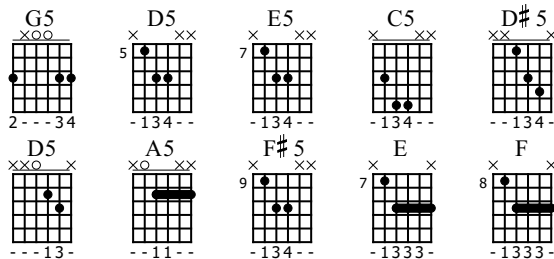

Since You've Been Gone

Rainbow

Standard tuning

♩ = 120

guitar only

Intro

Chords: G5, D5, E5, C5, G5, D5, E5, C5, D5

E-Gt

drums and bass in

Chords: G5, D5, E5, C5, G5, D5, E5, C5

Verse

Chord: D5

let ring-----

Pre-chorus

Chords: D#5, D#5

let ring-----

Chorus

Chords: G5, D5, E5, C5, G5, D5, E5, C5, D5

3x