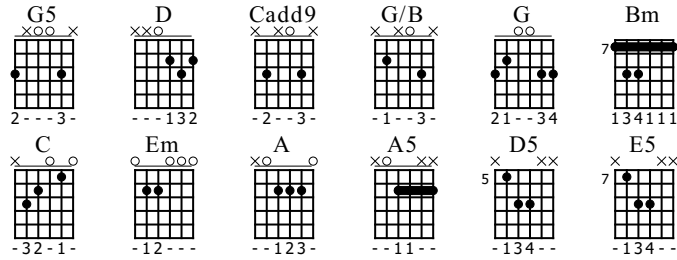

Ziggy Stardust

David Bowie

Standard tuning

♩ = 78

Main Riff

Chords: G5, D, Cadd9 G/B, G5, D, Cadd9 G/B

let ring-----+

1

T	4	3	2-3-2-3-2	3	3	3	3	3	3	2-3-2-3-2	3	3	3	3
A	4	0	2	0	0	0	0	0	0	2	0	0	0	0
B	4	0	0	3	2	0	0	0	0	0	3	2	0	0

Chords: G5, D, Cadd9 G/B, G5, D, Cadd9 G/B

let ring-----+

5

T	3	2-3-2-3-2	3	3	3	3	3	2-3-2-3-2	3	3	3	3	3
A	0	2	0	0	0	0	0	2	0	0	0	0	0
B	0	0	3	2	0	0	0	0	3	2	0	0	0

Verse

Chords: G, Bm

9

T	3	3	3	3	3	3	3	3	3	0	7	7	7	7	7	7	7	7	7	7	0
A	0	0	0	0	0	0	0	0	0	0	7	7	7	7	7	7	7	7	7	7	0
B	0	0	0	0	0	0	0	0	0	0	9	9	9	9	9	9	9	9	9	9	0

□ □ V □ V □ V □ □ V

Chords: C, D

11

T	0	0	0	0	0	0	2	2	2	2	2	2	2	2	2	2	2	2	2	0
A	1	1	1	1	1	1	3	3	3	3	3	3	3	3	3	3	3	3	3	0
B	2	2	2	2	2	2	0	0	0	0	0	0	0	0	0	0	0	0	0	0

Chords: G, Em

13

T	3	3	3	3	3	3	3	3	3	0	0	0	0	0	0	0	0	0	0	0
A	0	0	0	0	0	0	0	0	0	0	0	0	0	0	0	0	0	0	0	0
B	2	2	2	2	2	2	2	2	2	0	2	2	2	2	2	2	2	2	2	0

A C

Pre-chorus / Chorus

A5 G5 3x

D5 E5

Main Riff